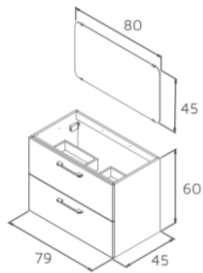

- Ref. 1981
- Ref. 1985
- Ref. 1983
- Ref. 1984
- Ref. 1982