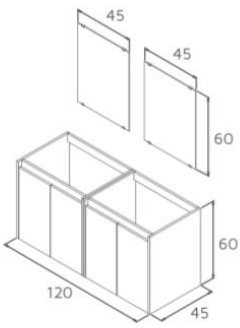

Ref. 1979

80 120
40 units per pallet