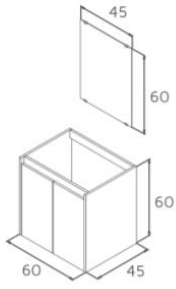

Ref. 1979

80 120
40 units per pallet

Ref. 1979

80 120
20 units per pallet

Ref. 1980

80 120
40 units per pallet