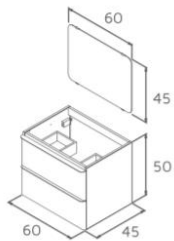

- Ref. 2425
- Ref. 2427
- Ref. 2430
- Ref. 2433

- Ref. 2451
- Ref. 2428
- Ref. 2431
- Ref. 2434

- Ref. 2426
- Ref. 2429
- Ref. 2432
- Ref. 2435

- Ref. 2425
- Ref. 2427
- Ref. 2430
- Ref. 2433

- Ref. 2452
- Ref. 2453
- Ref. 2454
- Ref. 2455