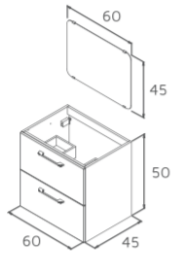

- Ref. 2756
- Ref. 2757
- Ref. 2759
- Ref. 2760
- Ref. 2758

- Ref. 1981
- Ref. 1985
- Ref. 1983
- Ref. 1984
- Ref. 1982

- Ref. 2756
- Ref. 2757
- Ref. 2759
- Ref. 2760
- Ref. 2758

- Ref. 1986
- Ref. 1990
- Ref. 1988
- Ref. 1989
- Ref. 1987