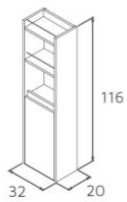

Ref. 1979

80 120
20 units per pallet