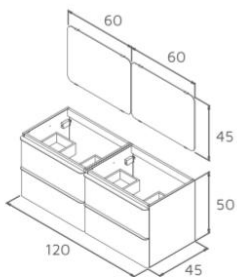

- Ref. 2425
- Ref. 2427
- Ref. 2430
- Ref. 2433