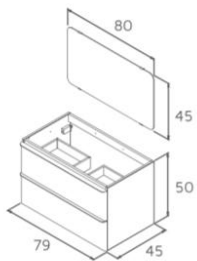

- Ref. 2451
- Ref. 2428
- Ref. 2431
- Ref. 2434