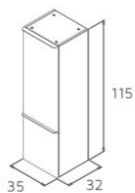

- Ref. 2425
- Ref. 2427
- Ref. 2430
- Ref. 2433