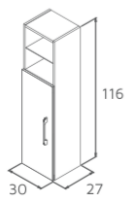

- Ref. 2756
- Ref. 2757
- Ref. 2759
- Ref. 2760
- Ref. 2758