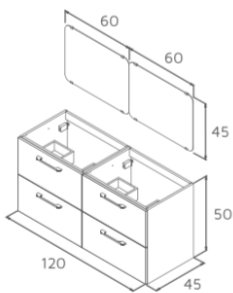

- Ref. 2756
- Ref. 2757
- Ref. 2759
- Ref. 2760
- Ref. 2758