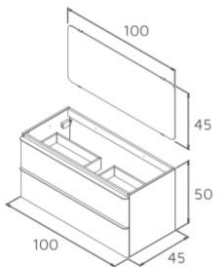

- Ref. 2426
- Ref. 2429
- Ref. 2432
- Ref. 2435